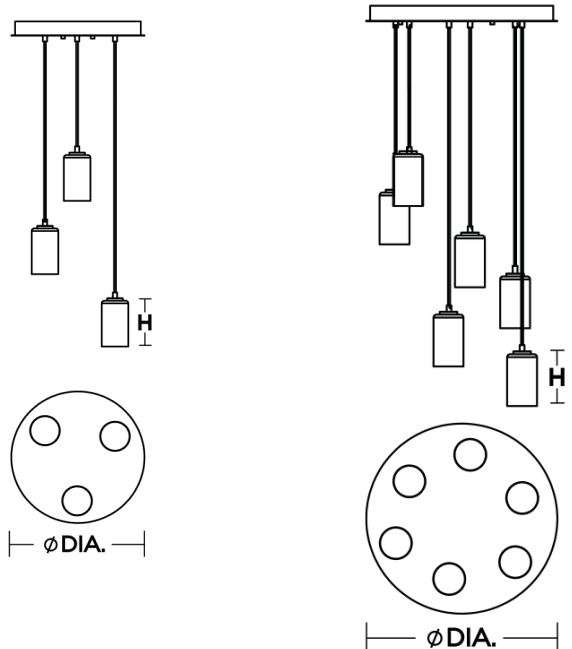

LOCATION		DATE
PREPARED BY		QUANTITY
COMMENTS		FIXTURE TYPE
CATALOG NUMBER		

Leo Multi Round Pendant LEOP Series

Features

Matte black accents with black cords or satin nickel accents with clear cords. Includes a 9 ft. adjustable cord. For use in kitchen, dining, foyers or anywhere general lighting is needed. Provides lighting in residential, commercial and hospitality applications. This fixture mounts to a standard junction box (not included).

Construction

The metal canopy fits over a standard junction box. Power supply connections must be made inside a junction box (not included).

Finish

Black or Satin Nickel accents.

Diffuser

White glass.

Electrical

120V medium base socket.

Lamping

For use with (3) or (6) 60W Max medium base bulbs (lamps not included). Sockets can be labeled for reduced wattage upon request.

Certification

All fixtures are cETLus listed for indoor damp locations.

Warranty

Limited warranty: This fixture is free from defects in materials and workmanship for a period of 5 years from date of purchase.

Specifications and dimensions
subject to change without notice.

Ordering Information:

Black	Satin Nickel	Qty.	Lamp	DIA.	D
LEOP04MBBKRNRD3	LEOP04MBSNRNRD3	3	60W (MAX)	18"	6-1/2"
LEOP04MBBKRNRD6	LEOP04MBSNRNRD6	6	60W (MAX)	24"	6-1/2"