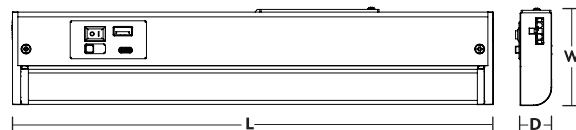

Elena Task Lighting ELNU Series

Features

The ELNU series low profile make it ideal for undercabinet lighting in kitchens, study area and displays. A pivoting light bar will allow for direct light in where needed most. Available in 5 different lengths, ranging from 10" to 40" to handle most application requirements.

- Pivoting light bar - adjustable beam angle
- USB-A and USB-C charging ports
- BX/NM cable connector
- Direct connector (included)
- 5 CCT - color changing switch
- Linkable up to 200 Watts
- Captive mounting screws
- Direct wire option through multiple knockouts

Construction

Fixture housing is made from extruded aluminum.

Finish

All exposed metal parts are painted Black or White.

Diffuser

White polycarbonate.

Electrical

Input 120V 60 Hz. This product provides a user selectable switch with 5 color choices - 2700K, 3000K, 3500K, 4000K & 5000K CCT respectively. The fixture is dimmable with most standard 2 wire (Triac) wall dimmers or an electronic low voltage dimmer switch (sold separately).

USB-A, USB-C charging ports on 14, 22, 32, 40 inch models ONLY.

LED

Integrated LED type SMT array, non-replaceable arrays use from 5 to 20 Watts and produce from 300 to 1300 lumens. Create 2700K, 3000K, 3500K, 4000K or 5000K color temps. Rated to 50,000 hrs. 90 CRI.

Certification

Fixtures are cETLus listed for indoor damp locations and carry a ETL rating for undercabinet/convertible/linkable mounting.

ENERGY STAR® qualified

Title 24/JA8 Compliant

Warranty

Limited warranty: This fixture is free from defects in materials and workmanship for a period of 5 years from date-of-purchase.

Specifications and dimensions subject to change without notice.

Ordering Information: