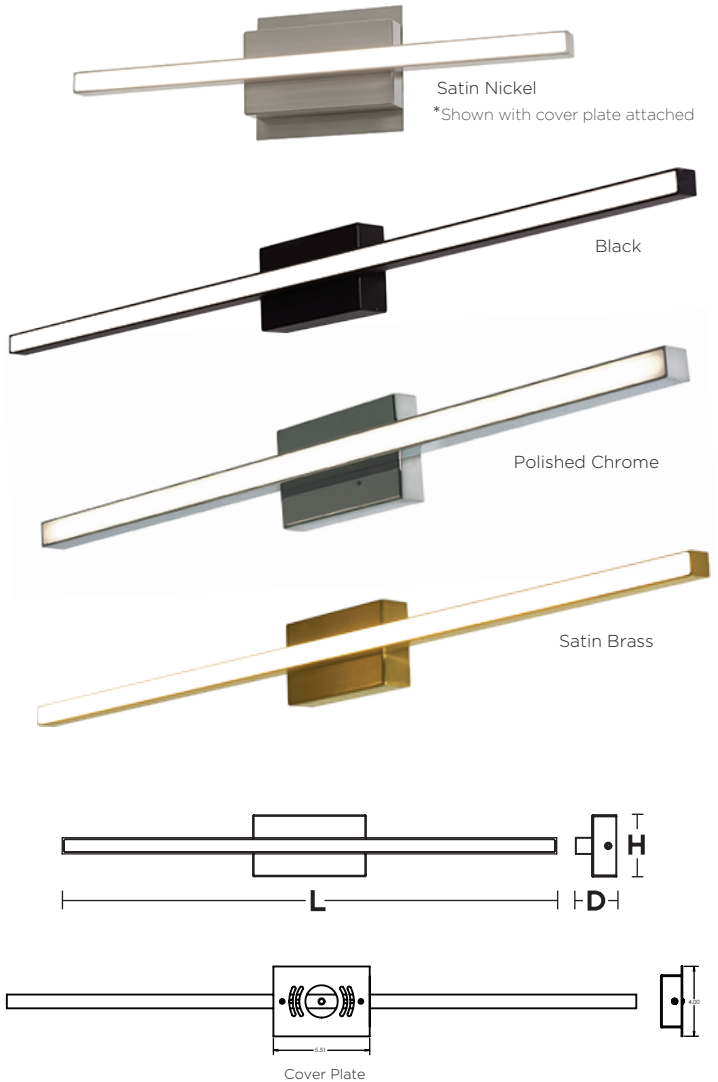

LOCATION		DATE
PREPARED BY		QUANTITY
COMMENTS		FIXTURE TYPE
CATALOG NUMBER		

Barlow LED Vanity BARV Series

Features

Decorative vanity with a frosted acrylic diffuser. Ideal use for general lighting in indoor residential, commercial, and hospitality applications. Fixture can be mounted horizontally or vertically to a 2" x 4" junction box (not included) or a 4" x 4" box (not included) with included cover plate (shown on SN*).

Construction

Fabricated metal housing. Standard mounting holes and hardware are included. Power supply connections must be made inside a junction box (not included).

Finish

Black, polished chrome, satin brass or satin nickel finish.

Diffuser

Frosted acrylic diffuser.

Electrical

Input 120 VAC 60 Hz.
Compatible with residential TRIAC and ELV dimmers.

LED

Integrated LED modules capable of producing:
18" - 20W = 1800 source lumens, 1000 delivered lumens
24" - 22W = 2600 source lumens, 1125 delivered lumens
36" - 30W = 3800 source lumens, 1634 delivered lumens
3000K (CCT). Rated for 50,000 Hrs., 90 CRI.

Specifications and dimensions
subject to change without notice.

Ordering Information:

Black	Polished Chrome	Satin Brass	Satin Nickel	LED	Source Lumens	Delivered Lumens	CCT	L	H	D
BARV1803L30D1BK	BARV1803L30D1PC	BARV1803L30D1SB	BARV1803L30D1SN	20W	1800	1000	3000K	18"	3"	2-1/4"
BARV2403L30D1BK	BARV2403L30D1PC	BARV2403L30D1SB	BARV2403L30D1SN	22W	2600	1125	3000K	24"	3"	2-1/4"
BARV3603L30D1BK	BARV3603L30D1PC	BARV3603L30D1SB	BARV3603L30D1SN	30W	3800	1634	3000K	36"	3"	2-1/4"