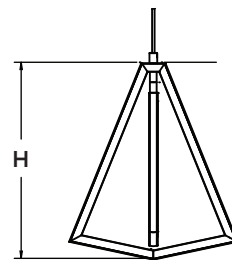

Ordering Information:

Black GNAP15L30D1BK	Gold GNAP15L30D1GD	Satin Nickel GNAP15L30D1SN	LED 20W	Delivered Lumens 1000	CCT 3000K	H 14-7/8"	DIA 12-5/8"