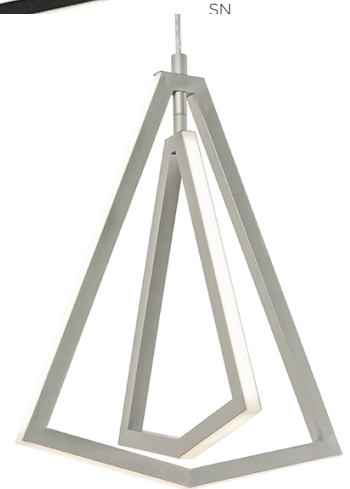

LOCATION		DATE
PREPARED BY		QUANTITY
COMMENTS		FIXTURE TYPE
CATALOG NUMBER		

Gianna Mini LED Pendant GNAP Series

Features

This pendant features three-sided illumination with a white acrylic diffuser. Includes 9 ft. adjustable cord. For use in kitchen, dining, foyers or anywhere general lighting is needed. Provides lighting in residential, commercial and hospitality applications. This fixture mounts to a standard junction box (not included).

Construction

Extruded aluminum housing. The canopy fits over a standard junction box. Power supply connections must be made inside a junction box (not included).

Finish

Black, Gold or Satin Nickel finish.

Specifications and dimensions
subject to change without notice.

Ordering Information:

Black GNAP15L30D1BK	Gold GNAP15L30D1GD	Satin Nickel GNAP15L30D1SN	LED 20W	Delivered Lumens 1000	CCT 3000K	H 14-7/8"	DIA 12-5/8"
------------------------	-----------------------	-------------------------------	------------	--------------------------	--------------	--------------	----------------