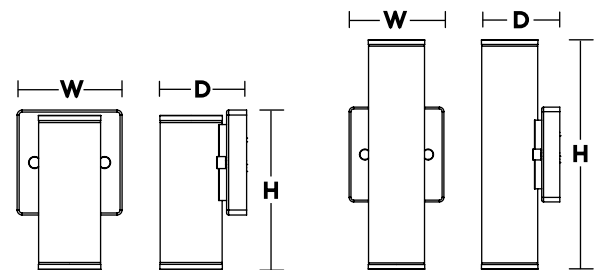

LOCATION		DATE
PREPARED BY		QUANTITY
COMMENTS		FIXTURE TYPE
CATALOG NUMBER		

Beverly LED Outdoor Sconce BVYW Series

Features

This outdoor LED light is ideal for security and general lighting. Available in 1-light and 2-light. Provides lighting in residential, commercial, and hospitality applications. Fixture mounts to standard junction box (not included).

Construction

Die-cast aluminum construction. Standard mounting holes and hardware are included. Power supply connections must be made inside a junction box (not included).

Finish

Black powder coated or Satin Nickel finish.

Diffuser

Clear glass diffuser(s).

Electrical

Input 120-277 VAC 60 HZ.
0-10V dimming (120-277V), TRIAC (120V).
Minimum starting temp -4° F / -20°C

LED

Fixture includes a LED modules capable of producing:
10W = 600 delivered lumens
20W = 1200 delivered lumens
Selectable 3000K, 3500K, 4000K (CCT).
Rated for 50,000 Hrs., 90 CRI.

Certification

All fixtures are cETLus listed for wet locations.
Title 24/JA8 Compliant

Warranty

Limited warranty: This fixture is free from defects in materials and workmanship for a period of 5 years from date of purchase.

**Specifications and dimensions
subject to change without notice.**

Ordering Information:

Black	Satin Nickel	LED	Delivered Lumens	Adjustable CCT	H	W	D
BVYW0406LAJUBK (1-Light)	BVYW0406LAJUDSN (1-Light)	10W	600	3000K/3500K/4000K	6-1/4"	4-1/8"	3-1/2"
BVYW0410LAJUBK (2-Light)	BVYW0410LAJUDSN (2-Light)	20W	1200	3000K/3500K/4000K	10"	4-1/8"	3-1/2"