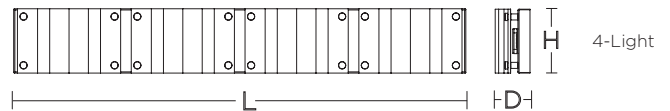

Ordering Information:

Polished Chrome	LED	Delivered Lumens	CCT	L	H	D
GLCV220524L30D1PC (3-Light)	28W	2403	3000K	22"	4-1/8"	2-3/16"
GLCV310532L30D1PC (4-Light)	38W	3184	3000K	29-3/8"	4-1/8"	2-3/16"