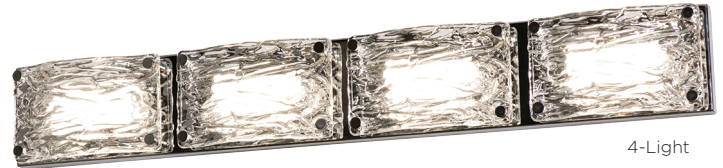

LOCATION		DATE
PREPARED BY		QUANTITY
COMMENTS		FIXTURE TYPE
CATALOG NUMBER		

Glacier LED Vanity GLCV Series

Features

Decorative vanity with clear ice glass diffusers. Ideal use for general lighting in indoor residential, commercial, and hospitality applications. Mount to a standard junction box (not included).

Construction

Fabricated metal housing. Power supply connections must be made inside a junction box (not included).

Finish

Polished Chrome finish.

Diffuser

Clear ice glass diffuser.

Electrical

Input 120 VAC 60 Hz.
Compatible with residential TRIAC and ELV dimmers.

LED

Integrated LED modules capable of producing:
28W = 2403 delivered lumens
38W = 3184 delivered lumens
3000K (CCT), 90 CRI.
Rated for 50,000 hrs. LED life.

Certification

All fixtures are cETLus listed for indoor damp locations.
ADA

Ordering Information:

Polished Chrome	LED	Delivered Lumens	CCT	L	H	D
GLCV220524L30D1PC (3-Light)	28W	2403	3000K	22"	4-1/8"	2-3/16"
GLCV310532L30D1PC (4-Light)	38W	3184	3000K	29-3/8"	4-1/8"	2-3/16"