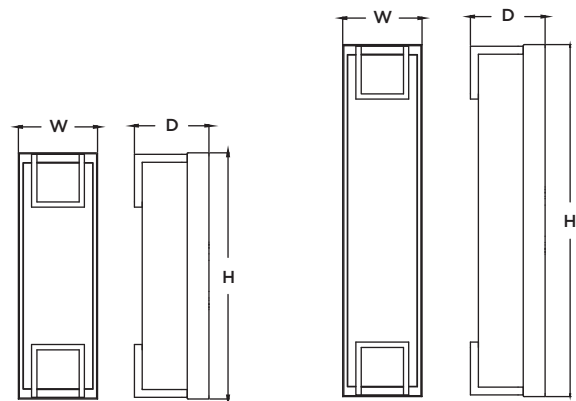

LOCATION		DATE
PREPARED BY		QUANTITY
COMMENTS		FIXTURE TYPE
CATALOG NUMBER		

Beaumont LED Outdoor Sconce BMW Series

Features

This outdoor LED light is ideal for security and general lighting. Decorative metal accents. Provides lighting in indoor or outdoor residential, commercial, and hospitality applications. Vertical or horizontal mounting. Fixture mounts to a standard junction box (not included).

Construction

Die-cast aluminum construction. Standard mounting holes and hardware are included. Power supply connections must be made inside a junction box (not included).

Finish

Available in Textured grey or textured bronze powder coat finish.

Diffuser

Diffuser is .100" thick matte white acrylic.

Electrical

Input 120-277V VAC / 60 Hz.
Minimum starting temp -4° F/-20° C

LED

Integrated LED modules capable of producing:
19W = 1800 source lumens, 1123 delivered lumens
24W = 2800 source lumens, 1512 delivered lumens
3000K (CCT). Rated for 50,000 Hrs. 90 CRI.

Certification

All fixtures are cETLus listed for outdoor wet locations.
Title 24/JA8 Compliant

Option (Consult Factory)

Integrated dusk-to-dawn photocell, add -PC to the end of part number.

Warranty

Limited warranty: This fixture is free from defects in materials and workmanship for a period of 5 years from date-of-purchase.

**Specifications and dimensions
subject to change without notice.**

Ordering Information:

Textured Grey	Textured Bronze	LED	Source Lumens	Delivered Lumens	CCT	H	W	D
BMW5171800L30MVTG	BMW5171800L30MVBZ	19W	1800	1123	3000K	14-3/4"	4-3/4"	4-1/2"
BMW5212800L30MVTG	BMW5212800L30MVBZ	24W	2800	1512	3000K	21"	4-3/4"	4-1/2"