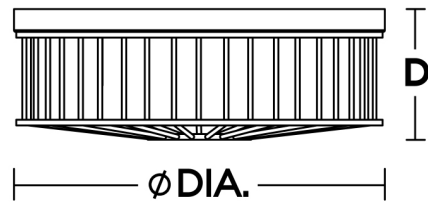

Ordering Information:

Black	Qty.	Lamp	DIA.	D
THEF13MBBK	2	60W (MAX)	13"	4-1/2"