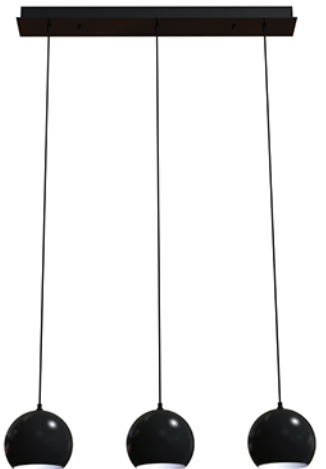

LOCATION		DATE
PREPARED BY		QUANTITY
COMMENTS		FIXTURE TYPE
CATALOG NUMBER		

Roxy Multi Linear Pendant RXYP Series

Features

This pendant features spun metal construction globes with 9 ft. adjustable cords. Product can be used over reception desks, restaurants, and in public spaces. This fixture mounts to a standard junction box (not included).

Construction

The metal canopy fits over a standard junction box. Power supply connections must be made inside a junction box (not included).

Finish

Black or White.

Electrical

120V medium base socket.

Lamping

For use with (3) 60W Max medium base bulbs (lamps not included). Sockets can be labeled for reduced wattage upon request.

Certification

All fixtures are cETLus listed for indoor damp locations.

Warranty

Limited warranty: This fixture is free from defects in materials and workmanship for a period of 5 years from date of purchase.

Specifications and dimensions
subject to change without notice.

Ordering Information:

Black	White	Qty.	Lamp	H	L	W
RXYP08BKLNR3	RXYP08WHLNR3	3	60W (MAX)	6-1/4"	36"	7-7/8"