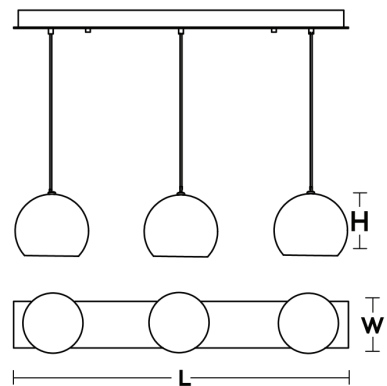

LOCATION		DATE
PREPARED BY		QUANTITY
COMMENTS		FIXTURE TYPE
CATALOG NUMBER		

Roxy Multi Linear Pendant RXYP Series

Features

This pendant features spun metal construction globes with 9 ft. adjustable cords. Product can be used over reception desks, restaurants, and in public spaces. This fixture mounts to a standard junction box (not included).

Construction

The metal canopy fits over a standard junction box. Power supply connections must be made inside a junction box (not included).

Finish

Black or White.

Electrical

120V medium base socket.

Lamping

Specifications and dimensions
subject to change without notice.

Ordering Information:

Black	White	Qty.	Lamp	H	L	W
RXYP08BKLNR3	RXYP08WHLNR3	3	60W (MAX)	6-1/4"	36"	7-7/8"